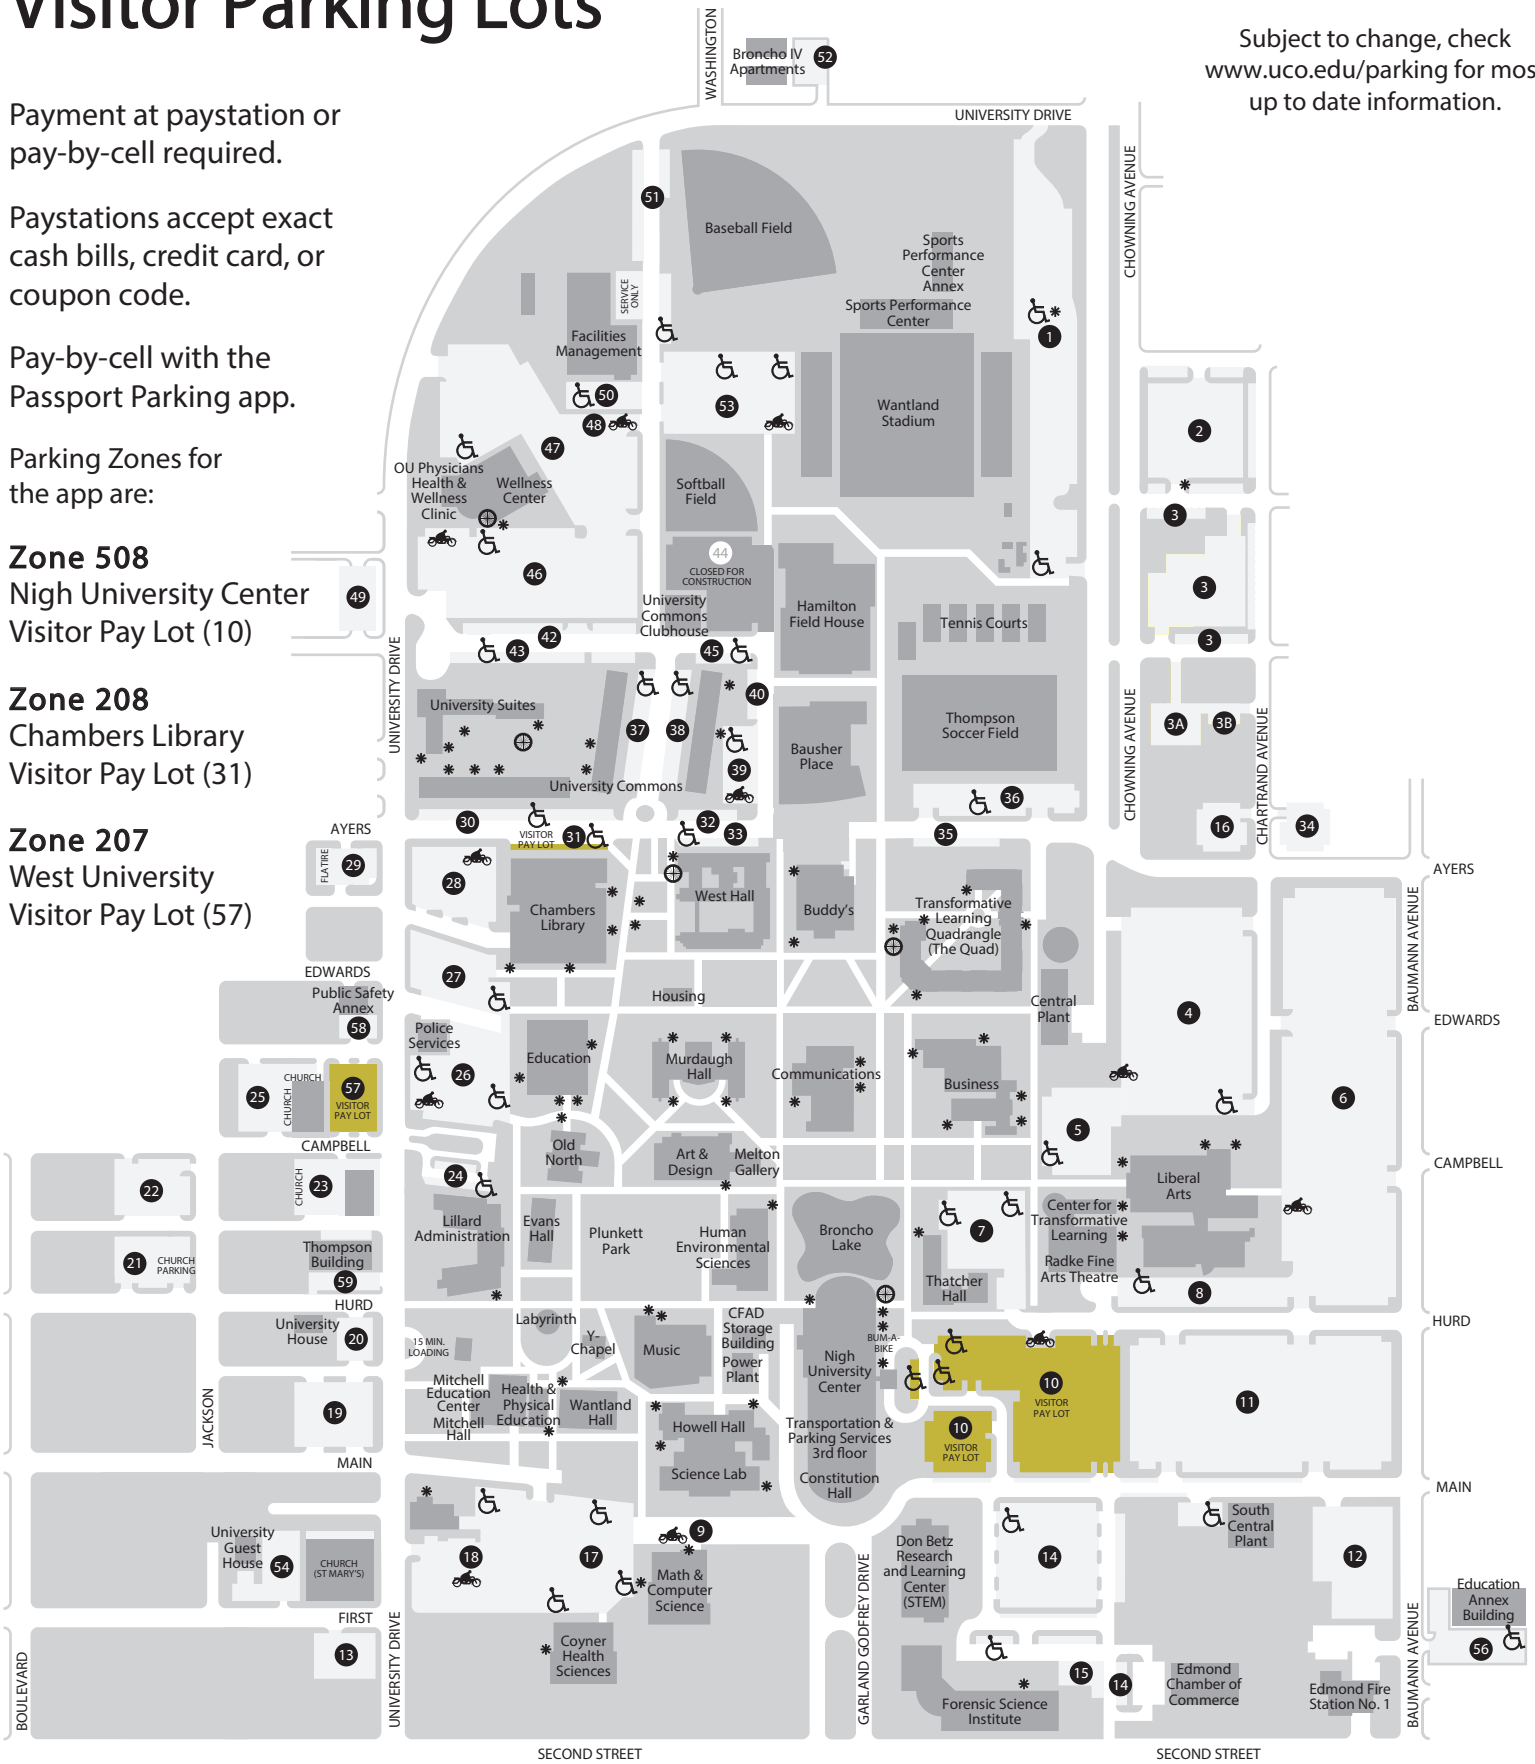

# Visitor Parking Lots

Subject to change, check [www.uco.edu/parking](http://www.uco.edu/parking) for most up to date information.

Payment at paystation or pay-by-cell required.

Paystations accept exact cash bills, credit card, or coupon code.

Pay-by-cell with the Passport Parking app.

Parking Zones for the app are:

**Zone 508**  
Nigh University Center  
Visitor Pay Lot (10)

**Zone 208**  
Chambers Library  
Visitor Pay Lot (31)

**Zone 207**  
West University  
Visitor Pay Lot (57)

UNIVERSITY OF CENTRAL OKLAHOMA  
**Transportation & Parking Services**